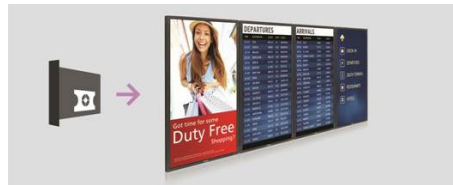

OPS Insert

Turn your display into an all-in-one digital signage solution and create a display network which is connected, intelligent and secure. Open Pluggable Specification (OPS) is an industry standard slot into which you can add an OPS-standardized media player. This cable free solution gives you the ability to install, use or maintain your hardware whenever you need.